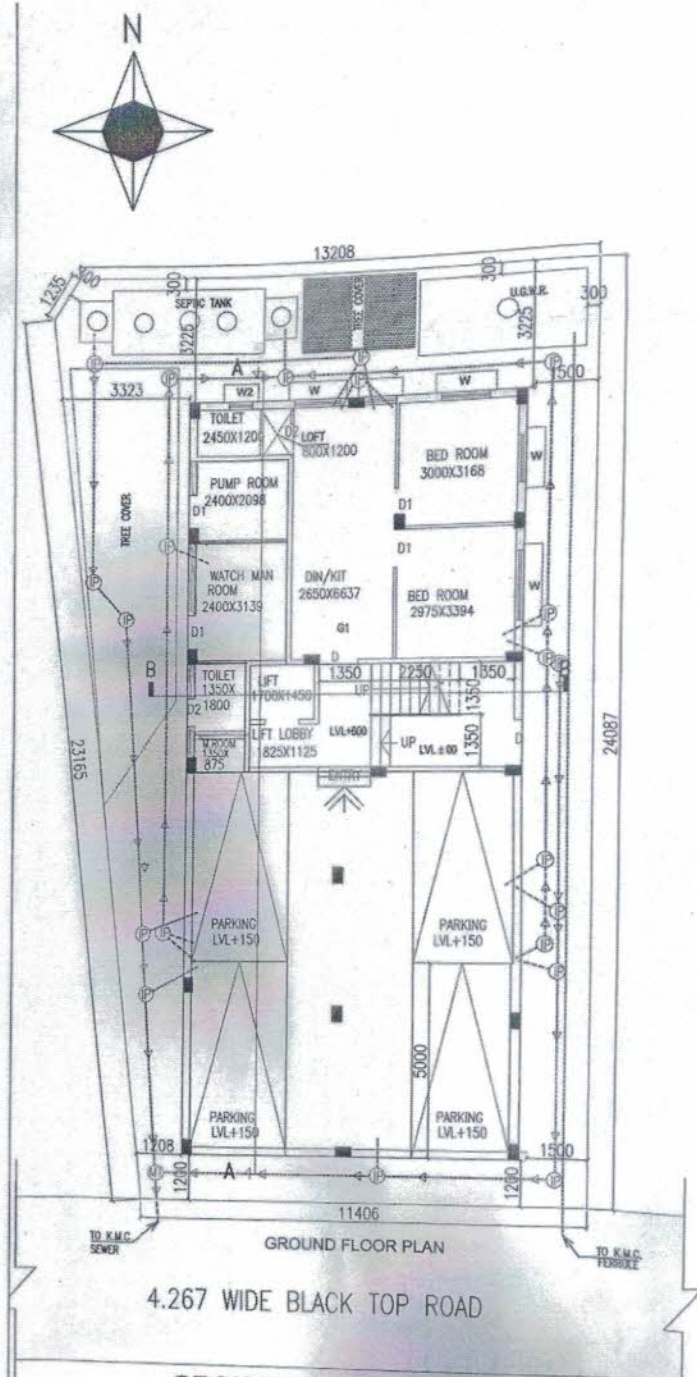

MANIKA GUPTA AND SANJAY DEBNATH

BUILDER, CONTRACTOR, FURNISHING & OTHER ALLIED JOB

2/56A, NETAJI NAGAR, KOL-700092

MOB:9088565328/9830311665

LOCATION MAP

LATITUDE: 22.476027° N
LONGITUDE: 88.367589° E

Manika Gupta and Sanjay Debnath